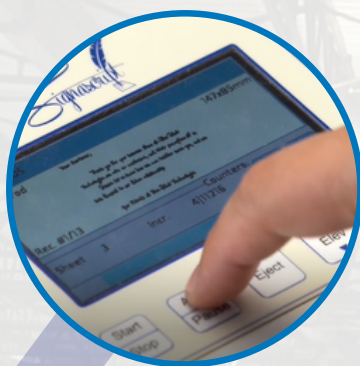

(800) 556-8801

CUSTOMER STATS

\$.26+
AVERAGE PROFIT PER PIECE

Our clients average a \$.26+ profit per mail piece produced.

36 MACHINES
AVERAGE CUSTOMER SIZE

Leasing machines can turn you into a real provider of handwritten mail overnight.