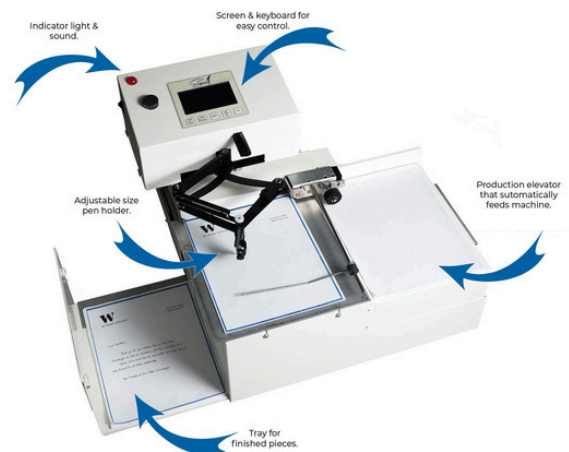

Quick Facts

- Speed:

- 70 - 110 envelopes p/hour
- 4 - 5k "packages" per month (envelope + insert)

- Fonts (see next two pages):

- Custom In-House Font Generation Software (industry leading authentic)
- 10 Fonts included
- 5-10 Versions of every letter
- Randomization of versions on ever mailpiece
- NO True Type Fonts used

- Variable Data:

- All Data is plugged into our software through Excel
- No limit to what can be variable (Each entire letter if needed)
- PC required

- Writing Instrument:

- Pen
- Pencil
- Marker
- Sharpie
- Etc...

- Efficiency:

- 150-envelope elevator capacity
- 400-sheet elevator capacity
- Large Catch Tray (Allows for more hands free operation)
- Auto-Feed
- Indicator Light and sound alerts if issue
- Touch Screen for ease of use

- Paper Size: 3"x5" to 12"x18", any envelope or sheet (cardstock, letter, greeting card)