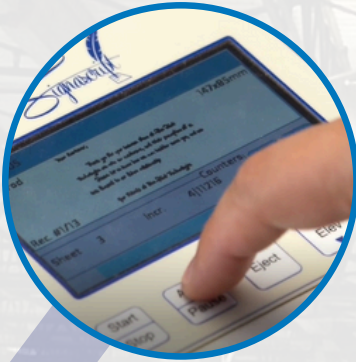

(800) 556-8801

CUSTOMER STATS

\$.26+
AVERAGE PROFIT PER PIECE

Our clients average a \$.26+ profit per mail piece produced.

36 MACHINES
AVERAGE CUSTOMER SIZE

Leasing machines can turn you into a real provider of handwritten mail overnight.